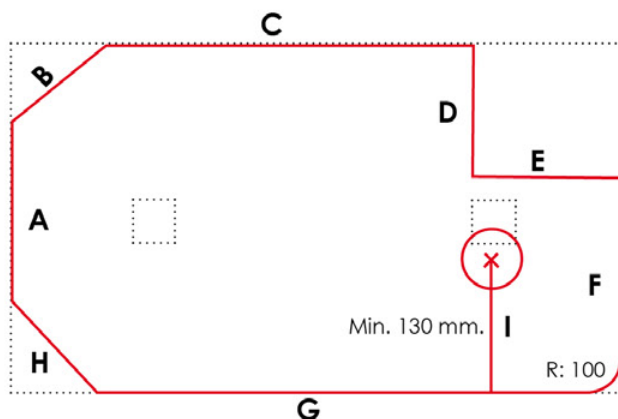

CHOCOLATE

DESIGN YOUR OWN SHOWER BASE

TOTAL LENGTH mm.
Max. 2400 mm.

TOTAL WIDTH mm.
Max. 1500 mm.

POSSIBILITY TO MOVE THE DRAIN ACROSS THE PLATE. DISPLACEMENT IN THE LONGITUDINAL AXIS NOT POSSIBLE

EXAMPLE

A	mm.	G	mm.	M	mm.
B	mm.	H	mm.	N	mm.
C	mm.	I	mm.	O	mm.
D	mm.	J	mm.	P	mm.
E	mm.	K	mm.	Q	mm.
F	mm.	L	mm.	R	mm.

VALVE YES NO (NOT included in the price)

--	--	--

GRATE

--	--

PANEL YES NO

Type the height of the panels in the desired dimension

mm.
HEIGHT Max. 120 mm.

Not included in price, skirting board rate equal to panels

COMMENTS:

A large, empty rectangular box with rounded corners, intended for writing comments.