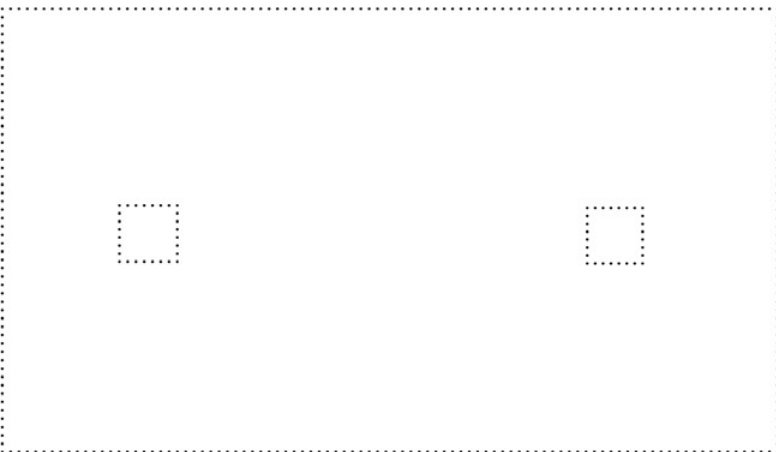

CHOCOLATE

DESIGN YOUR OWN SHOWER BASE

TOTAL LENGTH mm.
Max. 2400 mm.

TOTAL WIDTH mm.
Max. 1500 mm.

POSSIBILITY TO MOVE THE DRAIN ACROSS THE PLATE. DISPLACEMENT IN THE LONGITUDINAL AXIS NOT POSSIBLE

EXAMPLE