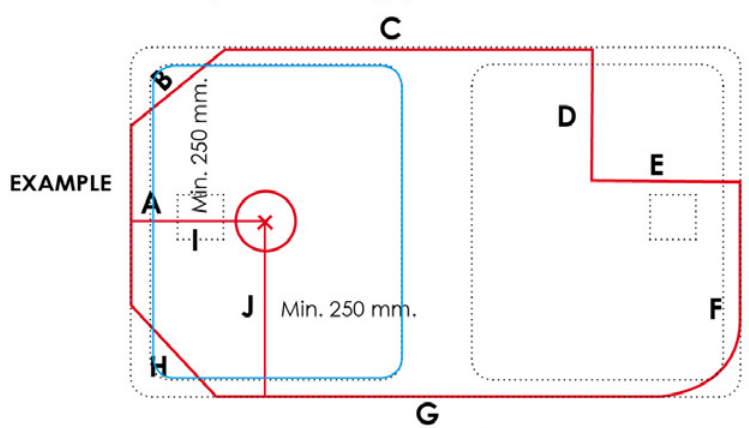

TEL

REF. CATALOG

DESIGN YOUR OWN SHOWER BASE

TOTAL LENGTH mm.
Max. 2400 mm.

TOTAL WIDTH mm.
Max. 1500 mm.

POSSIBILITY TO MOVE THE CENTER OF THE DRAIN ON THE AXIS OF LENGTH OR WIDTH, SEE DIMENSIONS (I, J)

A	mm.	G	mm.	M	mm.
B	mm.	H	mm.	N	mm.
C	mm.	I	mm.	O	mm.
D	mm.	J	mm.	P	mm.
E	mm.	K	mm.	Q	mm.
F	mm.	L	mm.	R	mm.

VALVE YES NO (NOT included in the price)

--	--	--

GRATE

--	--

PANEL YES NO

Type the height of the panels in the desired dimension

Quantities panels		Height mm. panels	
A	u.	A	mm.
B	u.	B	mm.
C	u.	C	mm.
D	u.	D	mm.
E	u.	E	mm.
F	u.	F	mm.

Mark with an X the desired dimension

A	G	M
B	H	N
C	I	O
D	J	P
E	K	Q
F	L	R

Skirting board height mm.
HEIGHT Max. 120 mm.

Not included in price, skirting board rate equal to panels

COMMENTS:

A large, empty rectangular box with rounded corners, intended for writing comments.