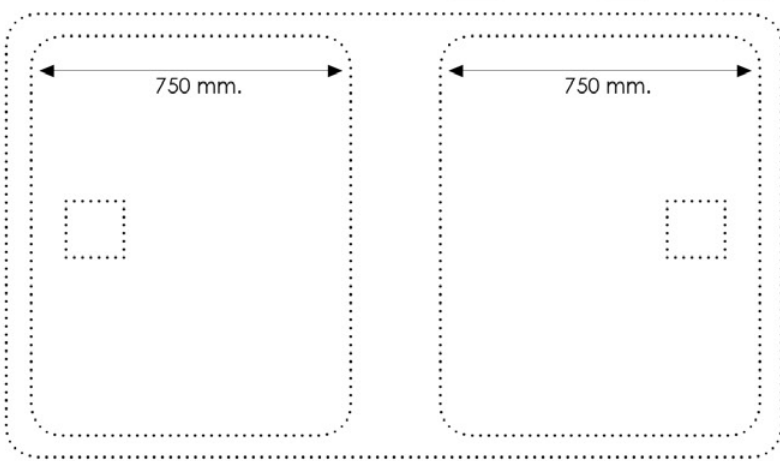

CLIENT

Delivery Address:

Scheduled Delivery

REF. ORDER

COD. ART.

MODEL TWIN

CONTACT PERSON

E-MAIL

TEL

REF. CATALOG

DESIGN YOUR OWN SHOWER BASE

TOTAL LENGTH mm.
Max. 2400 mm.

TOTAL WIDTH mm.
Max. 1500 mm.

POSSIBILITY TO MOVE THE CENTER OF THE DRAIN ON THE AXIS OF LENGTH OR WIDTH, SEE DIMENSIONS (I, J)

A	mm.	G	mm.	M	mm.
B	mm.	H	mm.	N	mm.
C	mm.	I	mm.	O	mm.
D	mm.	J	mm.	P	mm.
E	mm.	K	mm.	Q	mm.
F	mm.	L	mm.	R	mm.

VALVE YES NO (NOT included in the price)

--	--	--

GRATE

--	--

PANEL YES NO

Type the height of the panels in the desired dimension

Quantities panels		Height mm. panels	
A	u.	A	mm.
B	u.	B	mm.
C	u.	C	mm.
D	u.	D	mm.
E	u.	E	mm.
F	u.	F	mm.

Mark with an X the desired dimension

A	G	M
B	H	N
C	I	O
D	J	P
E	K	Q
F	L	R

Skirting board height mm.
HEIGHT Max. 120 mm.

Not included in price, skirting board rate equal to panels

COMMENTS:

A large, empty rectangular box with rounded corners, intended for writing comments.